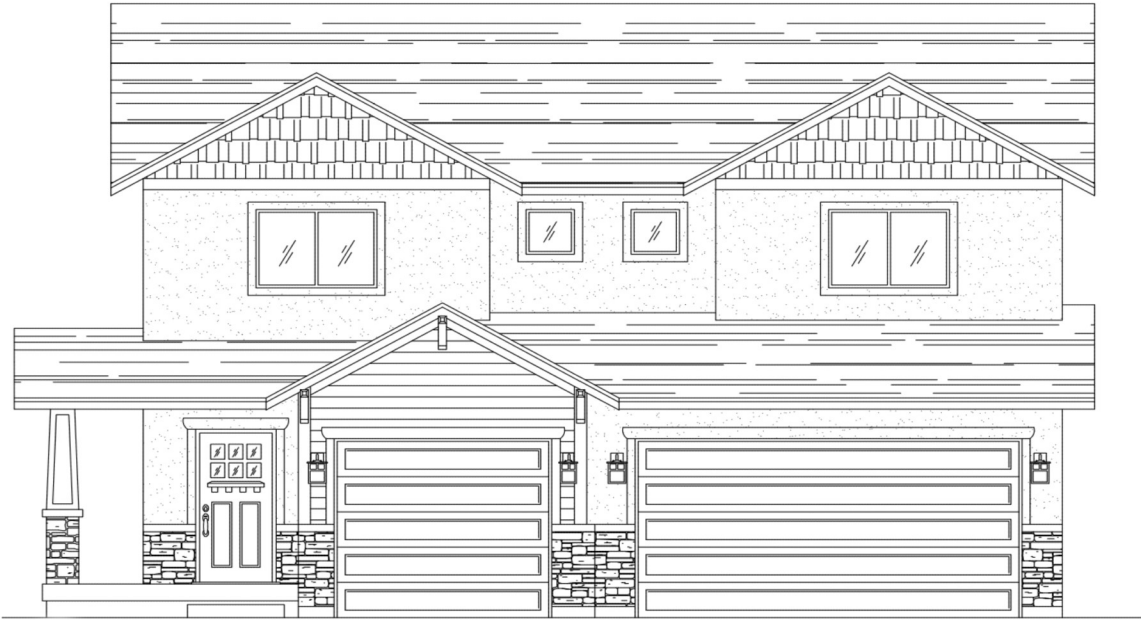

The McCade Plan

TWO-STORY - 2062 FINISHED SQ FT - 3030 TOTAL SQ FT - 4 BEDS - 2.5 BATH 3RD CAR GARAGE

Exterior elevation is an artist rendering and may not represent the final exterior finishes

PRIDE BUILT HOMES