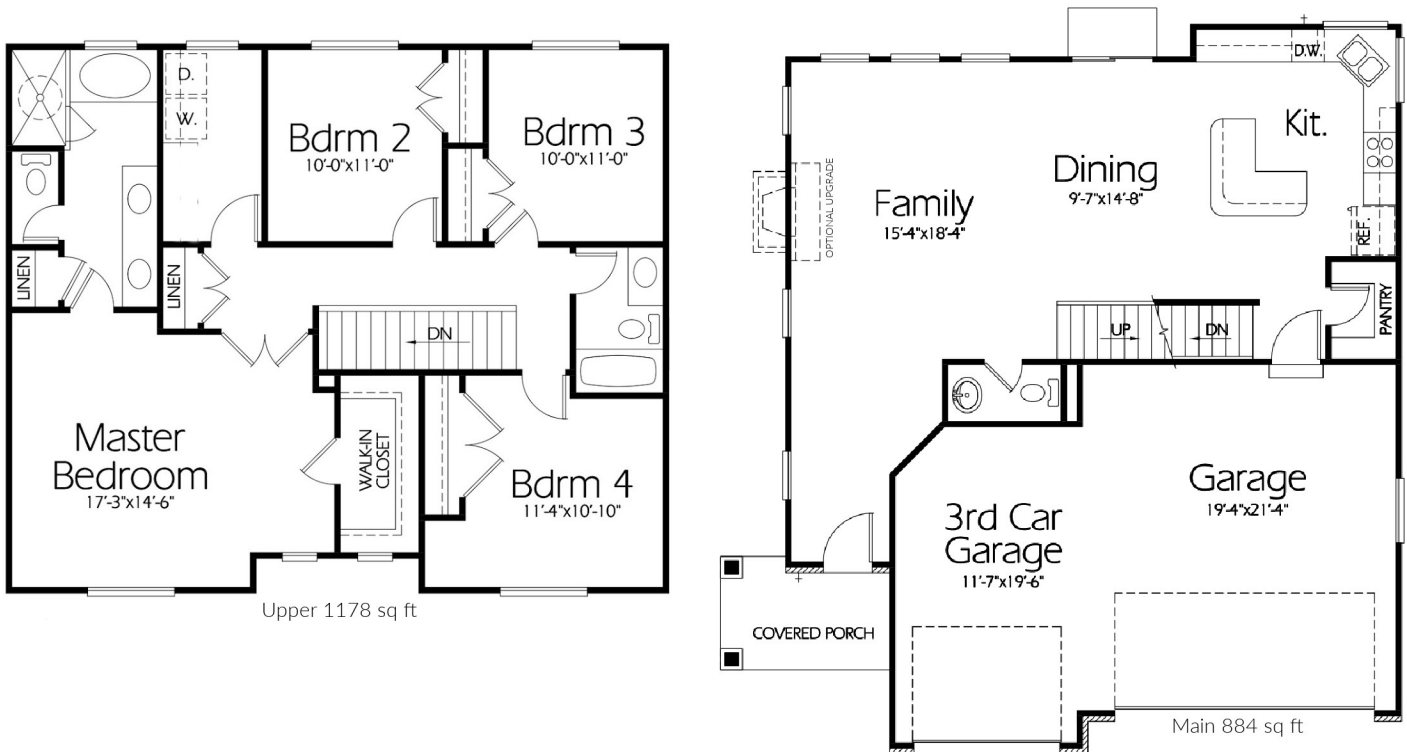

The McCade Plan

TWO-STORY - 2062 FINISHED SQ FT - 3030 TOTAL SQ FT - 4 BEDS - 2.5 BATH 3RD CAR GARAGE

Exterior elevation is an artist rendering and may not represent the final exterior finishes

PRIDE BUILT HOMES