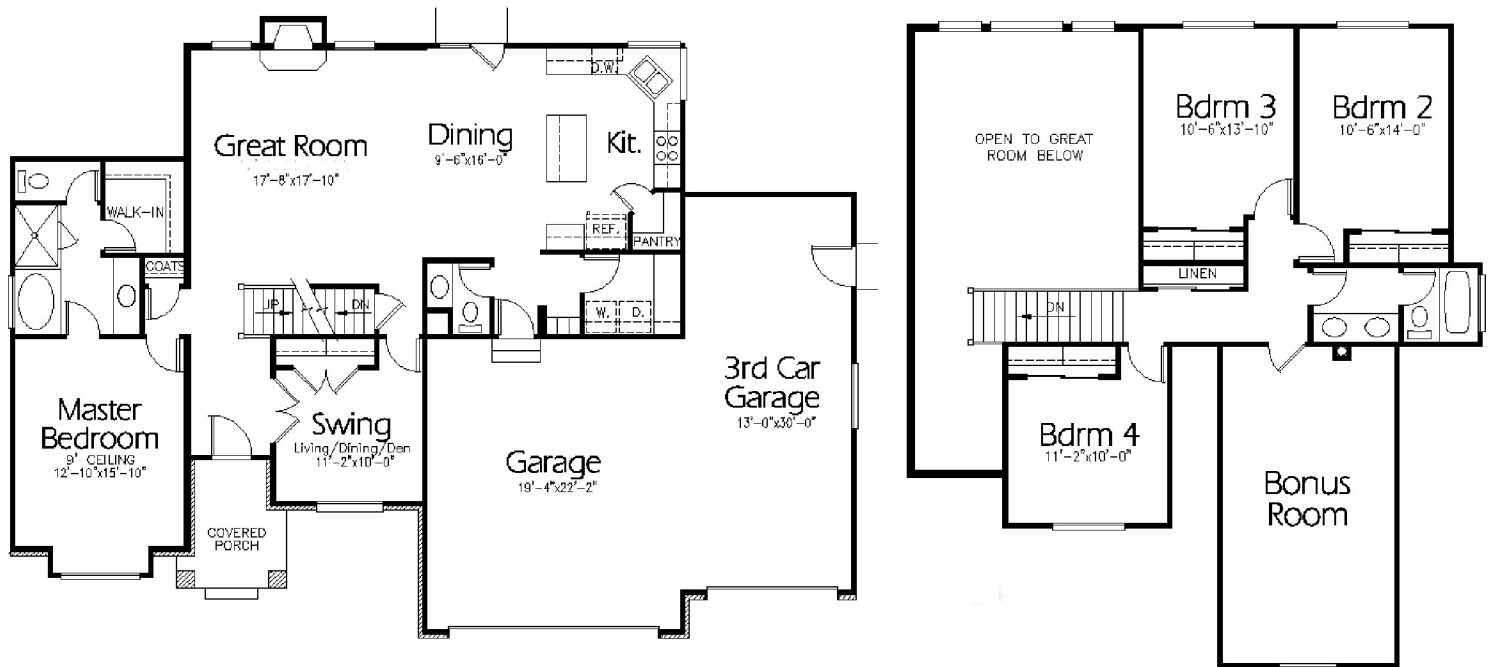

# The Hadley Plan

TWO-STORY - 2159 SQ FT - 3994 TOTAL SQ FT - 4 BEDS - 2.5 BATHS

Exterior elevations is an artist rendering and may not represent the final exterior finishes