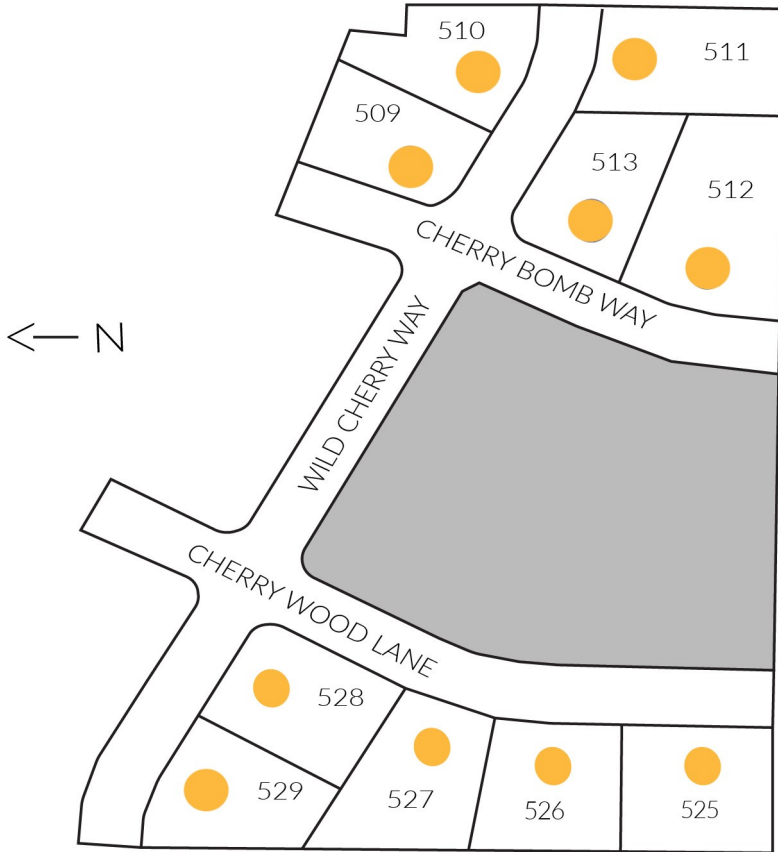

PRIDE BUILT HOMES

Cherry Grove IN GRANTSVILLE

PHASE 2
SOLD OUT

- AVAILABLE
- SOLD

LOT#	ADDRESS	ACREAGE	PREMIUM
509	758 W WILD CHERRY WAY	0.50	
510	756 W WILD CHERRY WAY	0.50	\$3,000
511	757 W WILD CHERRY WAY	0.61	
512	191 S CHERRY BOMB WAY	0.74	\$7,000
513	163 S CHERRY BOMB WAY	0.55	
525	192 S CHERRY WOOD LANE	0.54	
526	174 S CHERRY WOOD LANE	0.54	
527	148 S CHERRY WOOD LANE	0.54	
528	779 W WILD CHERRY WAY	0.50	
529	783 W WILD CHERRY WAY	0.50	